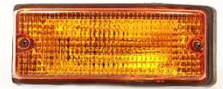

S.No	PART NO	DESCRIPTION OF GOODS	Qty	MRP	MOQ
1	AG-1051-L	T.L. Assy 4 Chamber (All Model) Dual Coupler LH	1 Pcs	480	16 Pcs
2	AG-1051-R	T.L. Assy 4 Chamber (All Model) Dual Coupler RH	1 Pcs	480	16 Pcs
3	AG-1052	T.L. Lens 4 Chamber (All Model) L/R	2 Pcs	470	40 Sets
4	AG-1053-LY	T.L. Assy Tata 4 Chamber Prismatic (Yellow Indicator) Dual Coupler LH	1 Pcs	480	16 Pcs
5	AG-1053-RY	T.L. Assy Tata 4 Chamber Prismatic (Yellow Indicator) Dual Coupler RH	1 Pcs	480	16 Pcs
6	AG-1053-LW	T.L. Assy Tata 4 Chamber Prismatic (White Indicator) Dual Coupler LH	1 Pcs	480	16 Pcs
7	AG-1053-RW	T.L. Assy Tata 4 Chamber Prismatic (White Indicator) Dual Coupler RH	1 Pcs	480	16 Pcs
8	AG-1054	T.L. Lens Tata 4 Chamber Prismatic (All Model) L/R	2 Pcs	470	40 Sets
9	AG-1056	T.L. Assy Eicher Canter/Swaraj Mazda	1Pcs	500	16 Pcs
10	AG-1072-L	T.L. Assy 4 Chamber LED BharatBenz 12V LH	1Pcs	950	24 Pcs
11	AG-1072-R	T.L. Assy 4 Chamber LED BharatBenz 12V RH	1Pcs	950	24 Pcs
12	AG-1057-L	T.L. Assy 4 Chamber LED BharatBenz 24V LH	1Pcs	950	20 Pcs
13	AG-1057-R	T.L. Assy 4 Chamber LED BharatBenz 24V RH	1Pcs	950	20 Pcs
14	AG-1067-L	T.L. Assy 4 Chamber LED HELLA TY (12V) L	1Pcs	980	28 Pcs
15	AG-1067-R	T.L. Assy 4 Chamber LED HELLA TY (12V) R	1Pcs	980	28 Pcs
16	AG-1068-L	T.L. Assy 4 Chamber LED HELLA TY (24V) L	1Pcs	980	28 Pcs
17	AG-1068-R	T.L. Assy 4 Chamber LED HELLA TY (24V) R	1Pcs	980	28 Pcs
18	AG-1069-L	T.L. Assy L Jumbo/Leyland Eccomet (12V) LH	1Pcs	980	24 Pcs
19	AG-1069-R	T.L. Assy L Jumbo/Leyland Eccomet (12V) RH	1Pcs	980	24 Pcs
20	AG-1070-L	T.L. Assy L Jumbo/Leyland Eccomet (24V) LH	1Pcs	980	24 Pcs
21	AG-1070-R	T.L. Assy L Jumbo/Leyland Eccomet (24V) RH	1Pcs	980	24 Pcs
22	AG-1071-L	T.L. Assy Tata Signa BS-VI LED (24V) LH	1Pcs	900	24 Pcs
23	AG-1071-R	T.L. Assy Tata Signa BS-VI LED (24V) RH	1Pcs	900	24 Pcs
24	AG-1075-L	T.L. Assy Tata Signa BS-VI LED (12V) LH	1Pcs	900	24 Pcs
25	AG-1075-R	T.L. Assy Tata Signa BS-VI LED 12V RH	1Pcs	900	24 Pcs
26	AG-1055-L	Indicator Lamp Assy 1210-S (LP Model) LH	1Pcs	200	50 Pcs
27	AG-1055-R	Indicator Lamp Assy 1210-S (LP Model) RH	1Pcs	200	50 Pcs
28	AG-1063	Indicator Lamp Assy Tata LPT 407/BS4	1Pcs	120	50 Pcs
29	AG-1064	Indicator Lamp Assy Eicher/Leyland	1Pcs	150	50 Pcs
30	AG-1073	Indicator Lamp Assy Eicher Jumbo LED	1Pcs	250	10 Pcs
31	AG-1074	Indicator Lamp Assy 709/Eicher	2 Pcs	165	10 Set
32	AG-1065-B-12V	Football Light LED HVM/LCV 12V Blue	1Pcs	80	60 Pcs
33	AG-1065-G-12V	Football Light LED HVM/LCV 12V Green	1Pcs	80	60 Pcs
34	AG-1065-R-12V	Football Light LED HVM/LCV 12V Red	1Pcs	80	60 Pcs
35	AG-1065-W-12V	Football Light LED HVM/LCV 12V White	1Pcs	80	60 Pcs
36	AG-1065-Y-12V	Football Light LED HVM/LCV 12V Yellow	1Pcs	80	60 Pcs
37	AG-1065-B-24V	Football Light LED HVM/LCV 24V Blue	1Pcs	80	60 Pcs
38	AG-1065-G-24V	Football Light LED HVM/LCV 24V Green	1Pcs	80	60 Pcs
39	AG-1065-R-24V	Football Light LED HVM/LCV 24V Red	1Pcs	80	60 Pcs
40	AG-1065-W-24V	Football Light LED HVM/LCV 24V White	1Pcs	80	60 Pcs
41	AG-1065-Y-24V	Football Light LED HVM/LCV 24V Yellow	1Pcs	80	60 Pcs
42	AG-1066-B-12V	SIDE MARKER LAMP ASSY LED HCV/LCV 12V BLUE	1Pcs	80	60 Pcs
43	AG-1066-G-12V	SIDE MARKER LAMP ASSY LED HCV/LCV 12V GREEN	1Pcs	80	60 Pcs
44	AG-1066-R-12V	SIDE MARKER LAMP ASSY LED HCV/LCV 12V RED	1Pcs	80	60 Pcs
45	AG-1066-W-12V	SIDE MARKER LAMP ASSY LED HCV/LCV 12V WHITE	1Pcs	80	60 Pcs
46	AG-1066-Y-12V	SIDE MARKER LAMP ASSY LED HCV/LCV 12V Yellow	1Pcs	80	60 Pcs
47	AG-1066-B-24V	SIDE MARKER LAMP ASSY LED HCV/LCV 24V BLUE	1Pcs	80	60 Pcs
48	AG-1066-G-24V	SIDE MARKER LAMP ASSY LED HCV/LCV 24V GREEN	1Pcs	80	60 Pcs
49	AG-1066-R-24V	SIDE MARKER LAMP ASSY LED HCV/LCV 24V RED	1Pcs	80	60 Pcs
50	AG-1066-W-24V	SIDE MARKER LAMP ASSY LED HCV/LCV 24V WHITE	1Pcs	80	60 Pcs
51	AG-1066-Y-24V	SIDE MARKER LAMP ASSY LED HCV/LCV 24V Yellow	1Pcs	80	60 Pcs